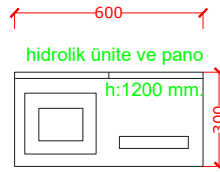

1500x1500mm
1500x1500mm

Platform Dimension
Dimensiunea platformei

950x1250mm
950x1250mm

Door Dimensions
Dimensiunile ușilor.

900x2000mm
900x2000mm

$SW = 1500 \text{ mm}$

$R.A = 720 \text{ mm}$

$SD = 1500 \text{ mm}$