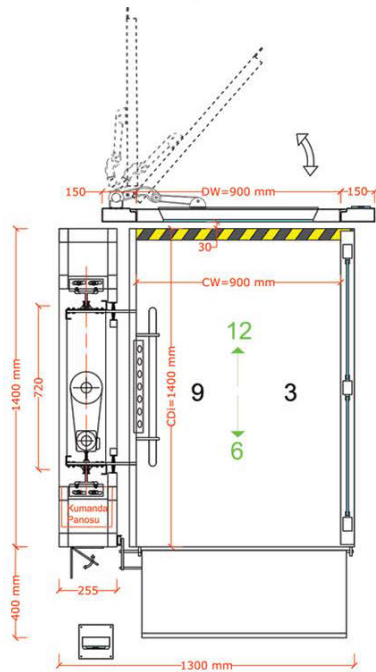

1540x1540mm
1540x1540mm

Platform Dimension
Dimensiunea platformei

1100x1400mm
1100x1400mm

Door Dimensions
Dimensiunile ușilor.

900x2000mm
900x2000mm

Villa Type Hydraulic Homelift with Cabin and Automatic Swing Door *Lift hidraulic de tip vilă cu cabină și ușă automată un canat*

Steel Construction Dimension

Dimensiunea construcției din metal

1300x1400mm

1300x1400mm

Platform Dimension

Dimensiunea platformei

900x1400mm

900x1400mm

Door Dimensions

Dimensiunile ușilor.

900x1100mm

900x1100mm

Horizontal Type Disabled Platform

Platformă pentru persoane cu dizabilități orizontală

Indoor And Outdoor Platform

It is a disabled platform LIFT with horizontal movement to be applied on outdoor or indoor balustrades. The platform is operating with a 220 volt power supply and is running on a specially manufactured guide rail. This Lifting Platform can be used by one person and has dimensions of 800x1000mm.