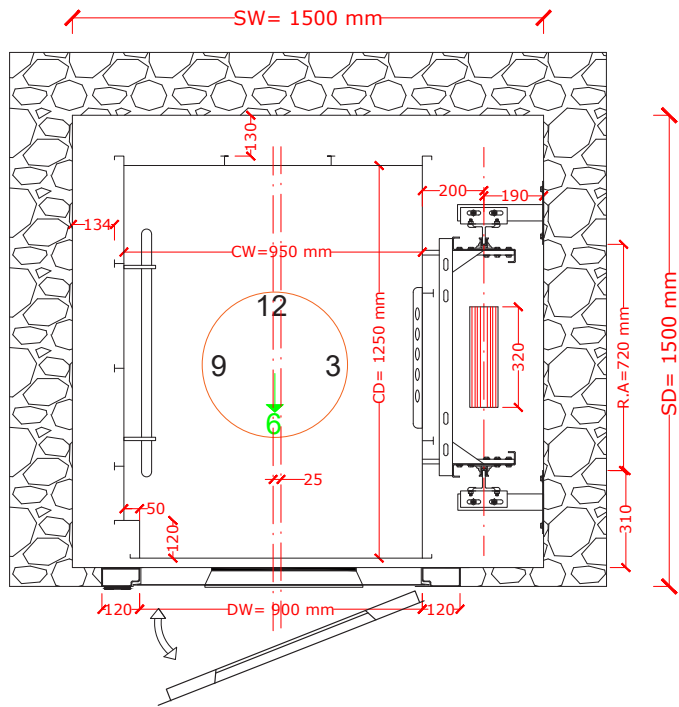

1500x1500mm
1500x1500mm

Platform Dimension
Dimensiunea platformei

950x1250mm
950x1250mm

Door Dimensions
Dimensiunile ușilor.

900x2000mm
900x2000mm

$SW = 1500 \text{ mm}$

$R.A = 720 \text{ mm}$

$SD = 1500 \text{ mm}$