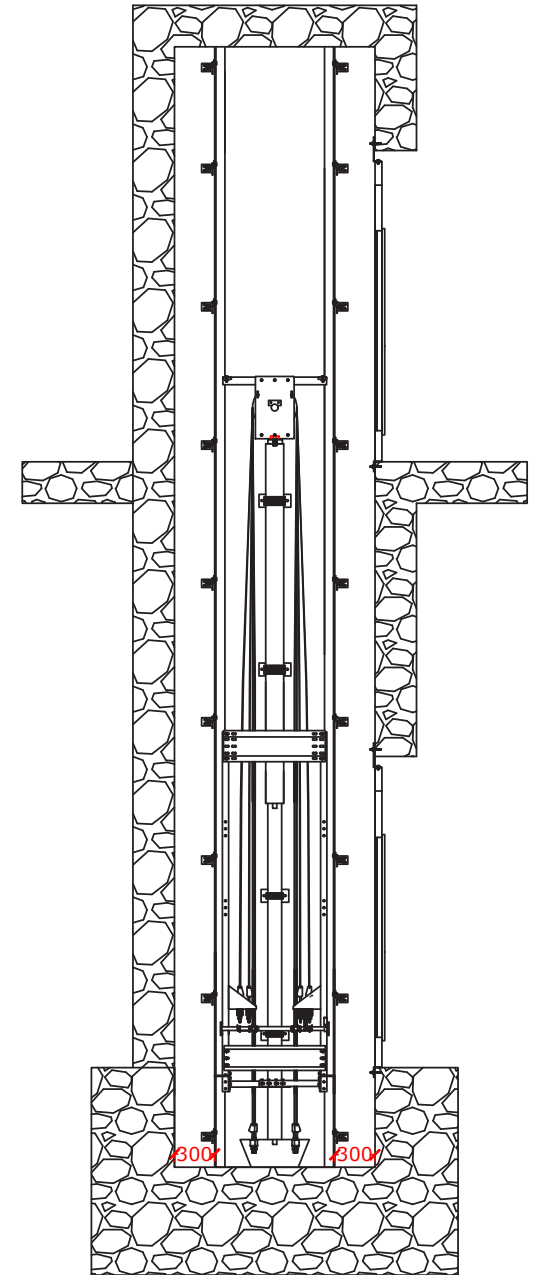

1500x1500mm
1500x1500mm

Platform Dimension
Dimensiunea platformei

950x1250mm
950x1250mm

Door Dimensions
Dimensiunile ușilor.

900x2000mm
900x2000mm

$SW = 1500 \text{ mm}$

$R.A = 720 \text{ mm}$

$SD = 1500 \text{ mm}$