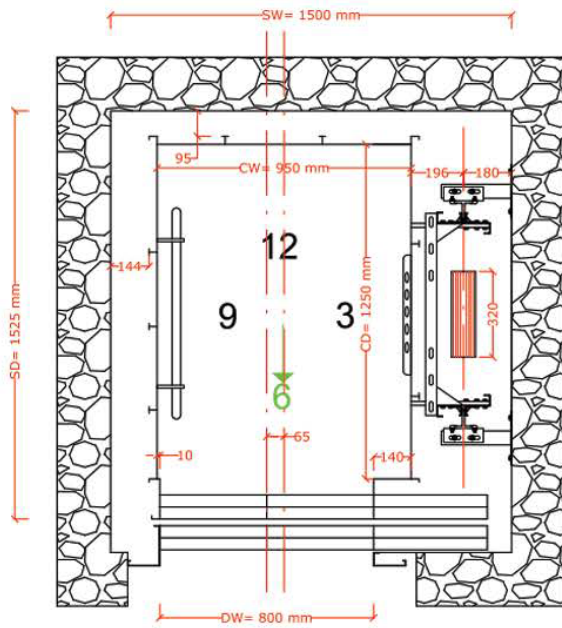

1500x1500mm
1500x1500mm

Platform Dimension
Dimensiunea platformei

950x1250mm
950x1250mm

Door Dimensions
Dimensiunile ușilor.

800x2000mm
800x2000mm

R.A = 720 mm

SD = 1500 mm

SW = 1500 mm