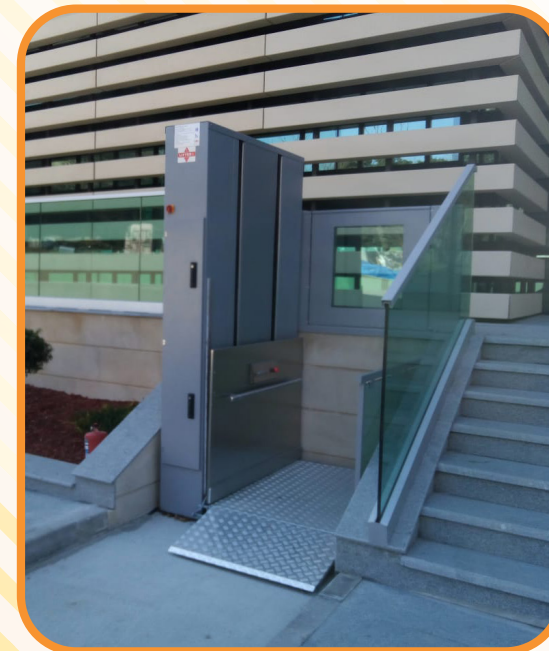

Door Dimensions

Dimensiunile ușilor.

900x1100mm

900x1100mm

Horizontal Type Disabled Platform

Platformă pentru persoane cu dizabilități orizontală

Indoor And Outdoor Platform

It is a disabled platform LIFT with horizontal movement to be applied on outdoor or indoor balustrades. The platform is operating with a 220 volt power supply and is running on a specially manufactured guide rail. This Lifting Platform can be used by one person and has dimensions of 800x1000mm.