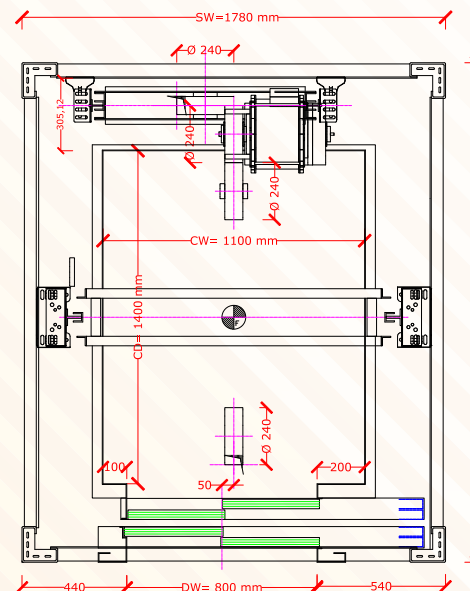

MRL 1 / 2 ASKI **MRL ½ HANGER WEIGHT**
AĞIRLIK ARKADA **IN BACK**