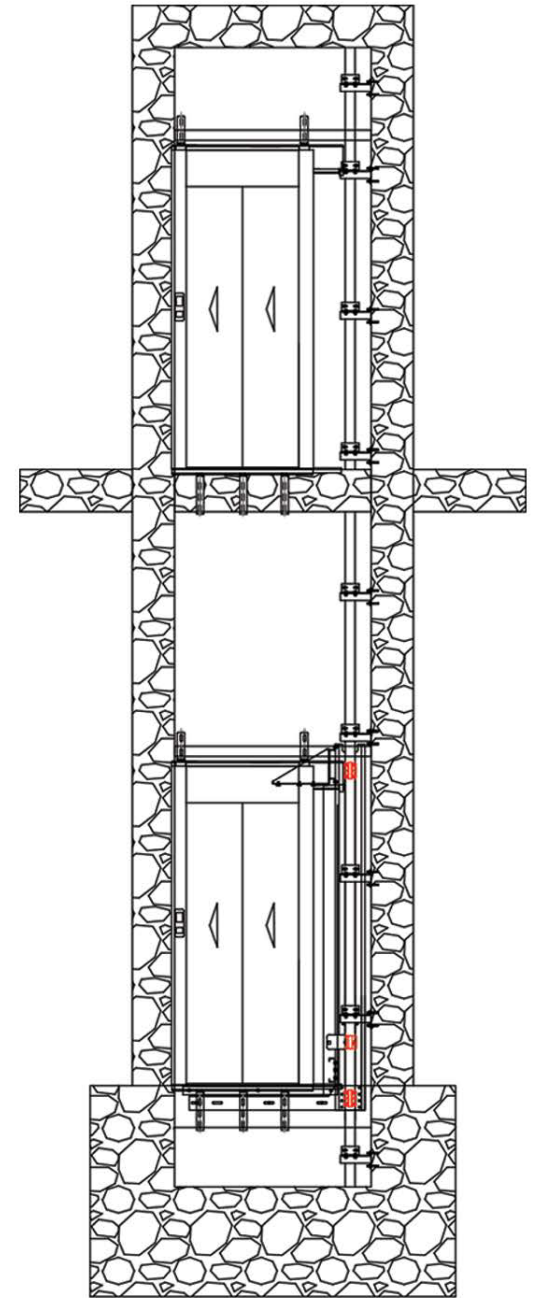

1500x1500mm
1500x1500mm

Platform Dimension
Dimensiunea platformei

950x1250mm
950x1250mm

Door Dimensions
Dimensiunile ușilor.

800x2000mm
800x2000mm

R.A = 720 mm

SD = 1500 mm

SW = 1500 mm