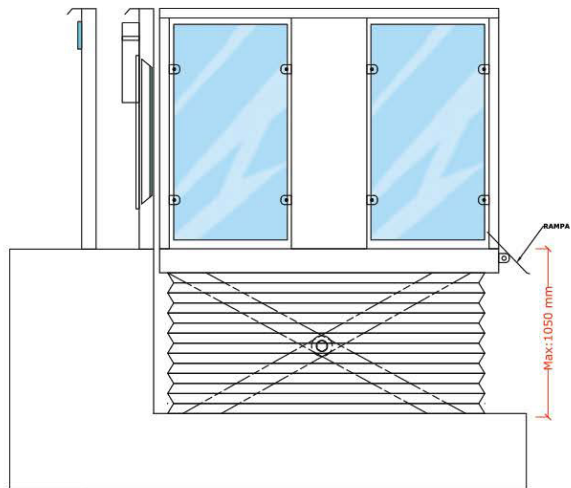

1100x1400mm
1100x1400mm

Platform Dimension
Dimensiunea platformei

900x1400mm
900x1400mm

Door Dimensions
Dimensiunile ușilor.

900x900mm
900x900mm

Closed type disabled platform with endless screw

Platformă pentru persoane cu dizabilități de tip deschis hidraulică