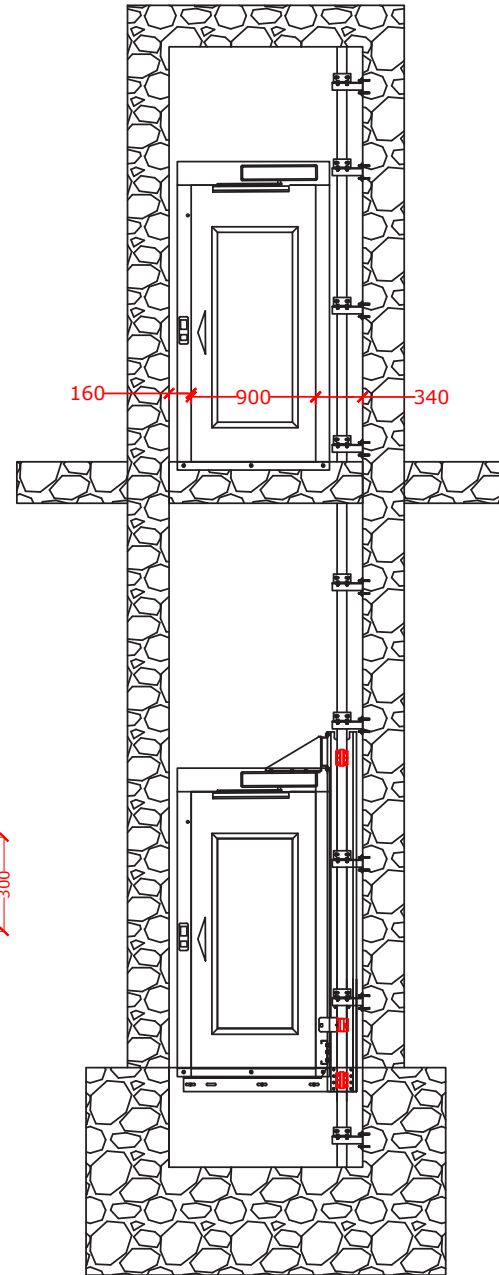

1500x1500mm
1500x1500mm

Platform Dimension
Dimensiunea platformei

950x1250mm
950x1250mm

Door Dimensions
Dimensiunile ușilor.

900x2000mm
900x2000mm

$SW = 1500 \text{ mm}$

$R.A = 720 \text{ mm}$

$SD = 1500 \text{ mm}$