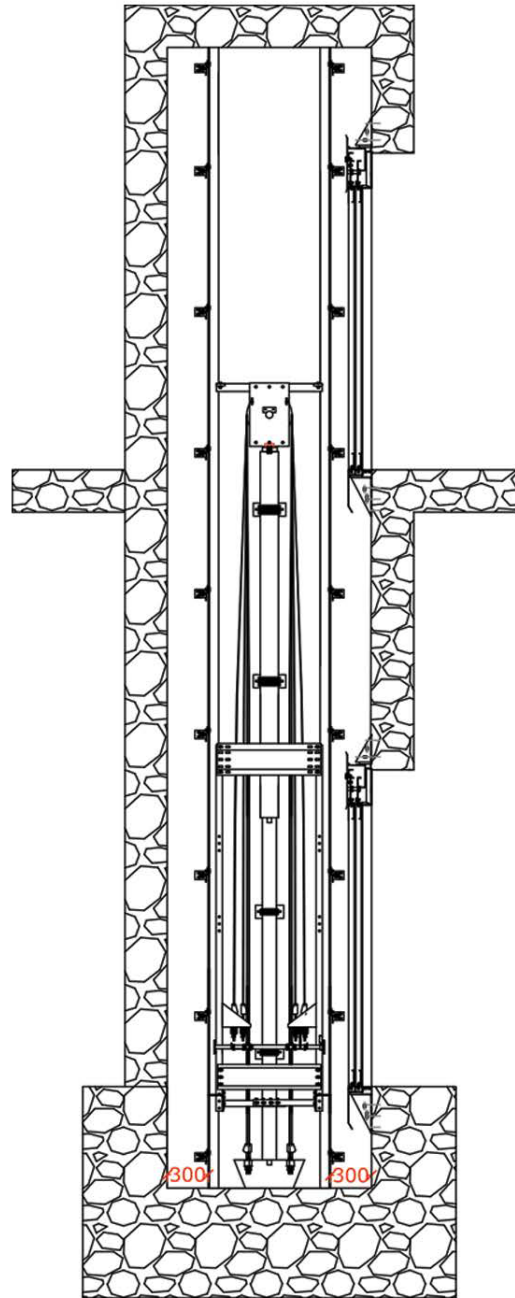

1500x1500mm
1500x1500mm

Platform Dimension
Dimensiunea platformei

950x1250mm
950x1250mm

Door Dimensions
Dimensiunile ușilor.

800x2000mm
800x2000mm

R.A = 720 mm

SD = 1500 mm

SW = 1500 mm